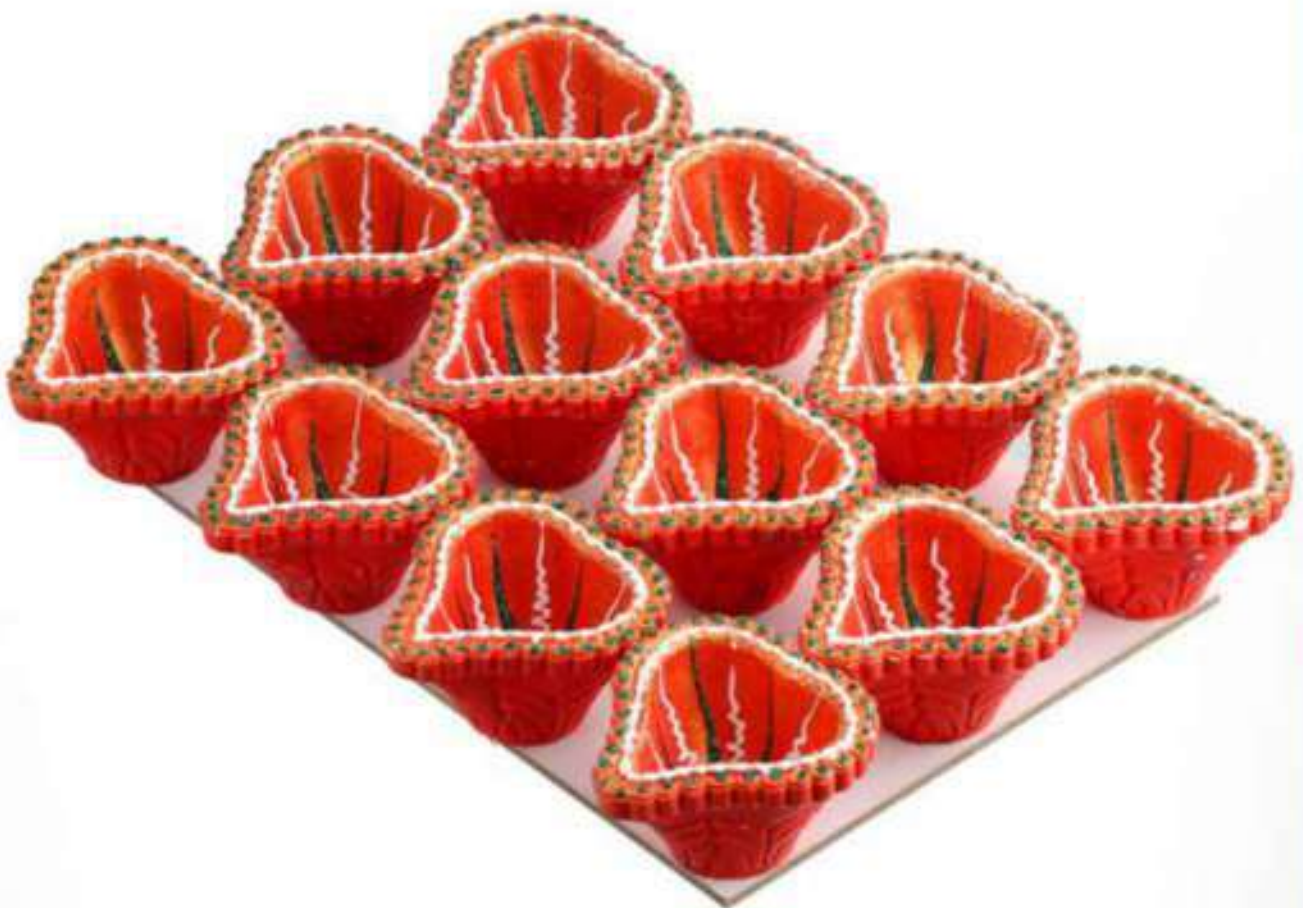

S.RANGOLI DIYA

FD-90

2 INCH

BOX	PACK OF	QTY.
1	12	12