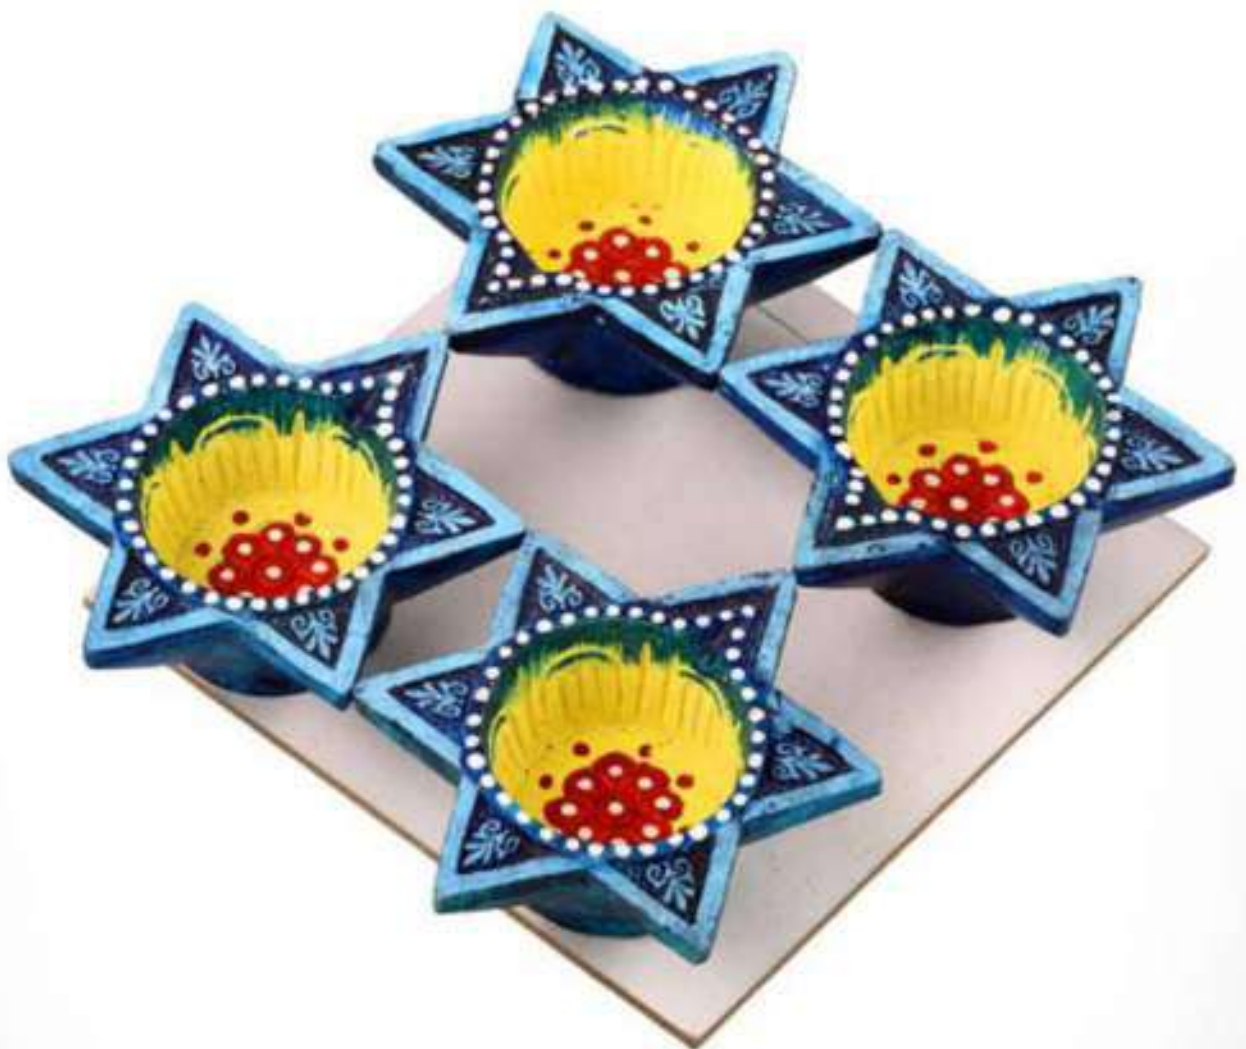

R.H DIYA

FD-50

3.25 INCH

BOX	PACK OF	QTY.
1	4	20