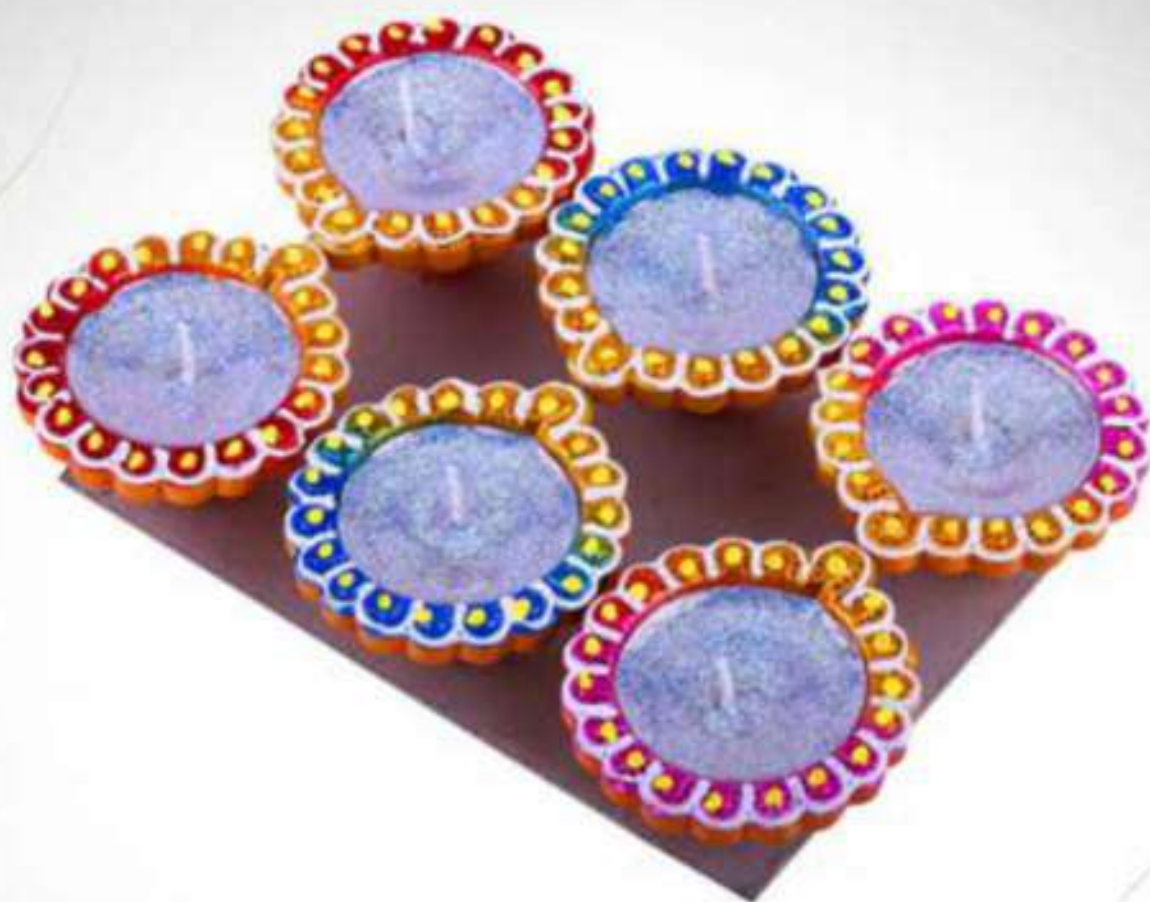

RANGOLI WITH WAX

FW - 21

2 INCH

BOX	PACK OF	QTY.
1	6	20