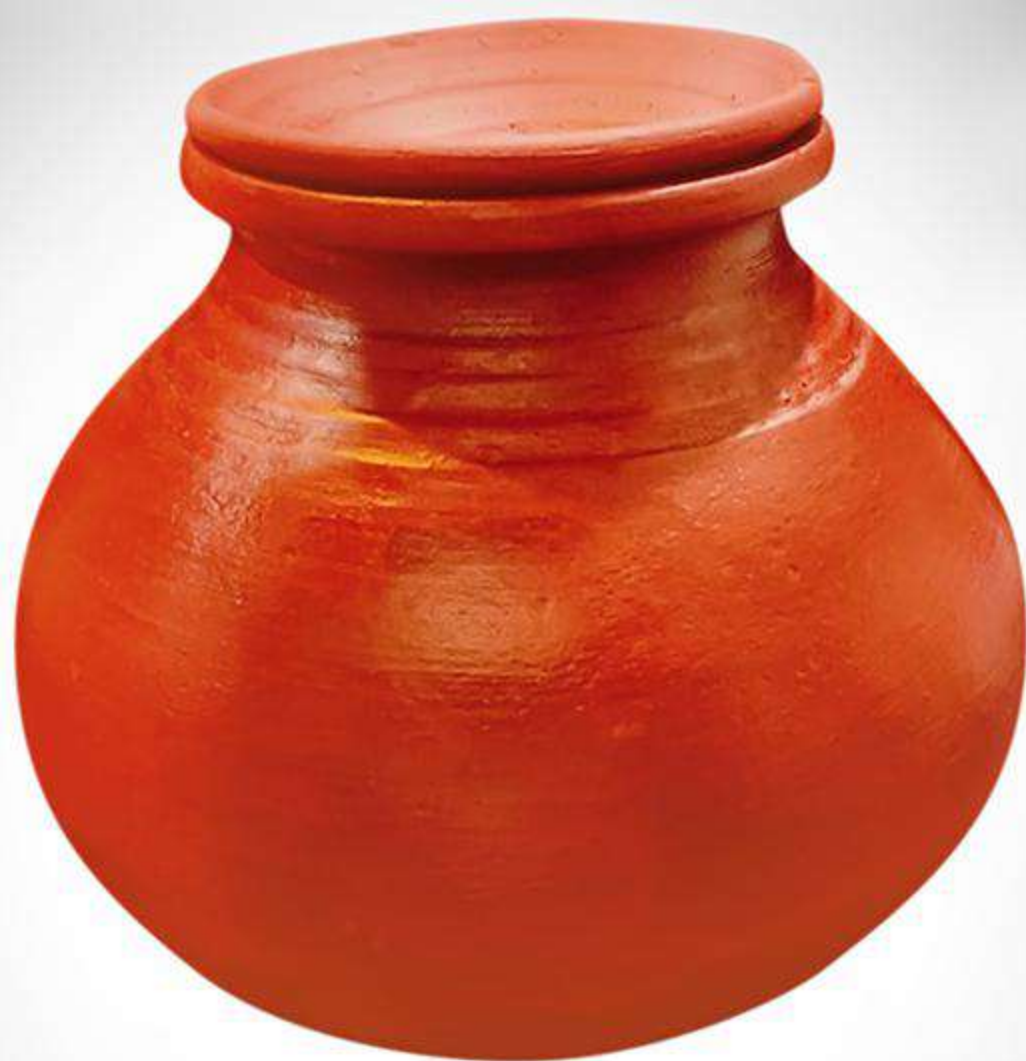

# PUJA MATKA

**CU-75**

**7 INCH**

BOX	PACK OF	QTY.
1	1	4

**“New arrivals! For the year 2024.”**

**“From Earth to Hearth: Clay creations,  
New and Neat !”**